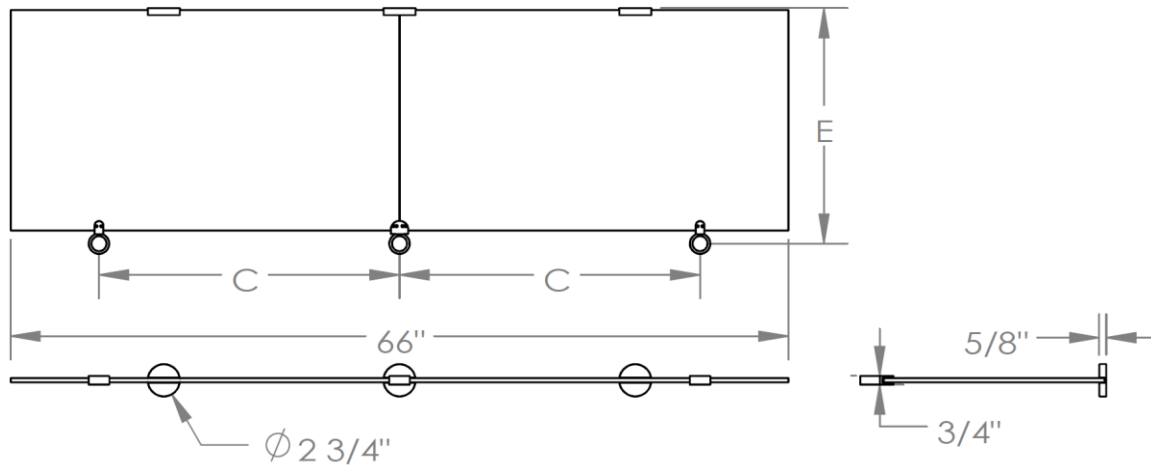

CON__-LIL-0.8

Tempered Glass Shelf for Double Consoles - Lily

Model No.	C	E	Glass Size
CON60-LIL-0.8 (for 60" double console)	25 1/2"	20"	18 3/4" X 27" X 3/8"
CON72-LIL-0.8 (for 72" double console)	31 1/2"	20"	18 3/4" X 33" X 3/8"