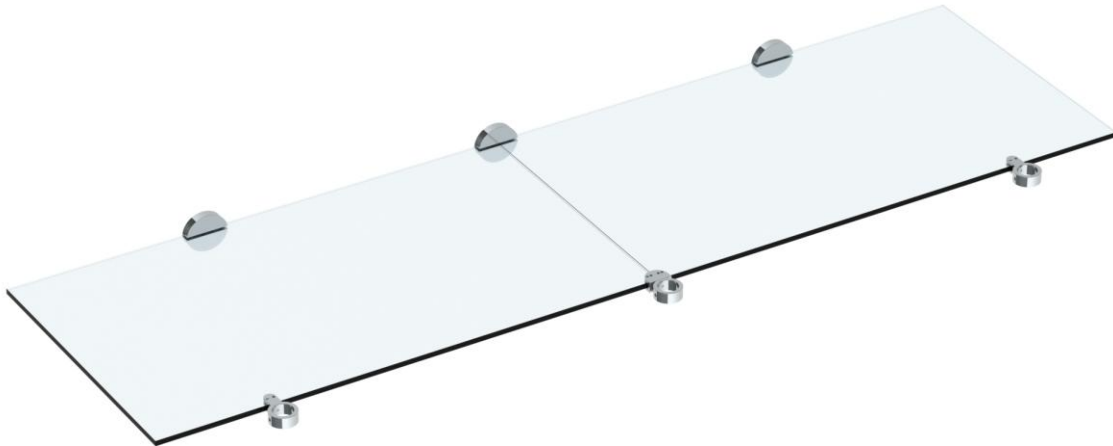

CON__-LIL-0.8

Tempered Glass Shelf for Double Consoles - Lily

Model No.	C	E	Glass Size
CON60-LIL-0.8 (for 60" double console)	25 1/2"	20"	18 3/4" X 27" X 3/8"
CON72-LIL-0.8 (for 72" double console)	31 1/2"	20"	18 3/4" X 33" X 3/8"